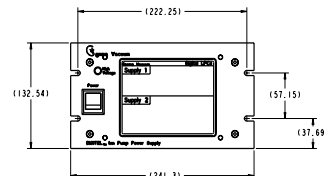

DIGITEL™ LPC

Large Pump Controller

TECHNICAL SPECIFICATIONS

INPUT POWER	
Voltage	90-130 or 200-240 VAC
Frequency	48-62 Hz
OUTPUT POWER	
Independent Outputs	1
Open Circuit Voltage	+/-5600 or 7000 VDC
Current (maximum)	100 mA
Watts (maximum)	200
Resolution	1 nA
HIGH VOLTAGE CONNECTIONS	
1-4, 10kV SHV or Fischer	
DISPLAY	
Type	1/4 VGA touchscreen LCD
Readouts	Pressure, current, voltage, and programmable options
ANALOG OUTPUTS	
Voltage	linear, 1V per 1000V
Current/Pressure	linear or logarithmic, configurable
SETPOINTS	
Four relay, four TTL	
COMMUNICATIONS	
Local/Remote/Full	
Ethernet	
Serial: 232, 422, 485	
CONFORMITY TO NORMS	
EN 55011 Class A, IEC 801-2	
EN 801-3, IEC 801-4, EN 61010-1	
WEIGHT, KG (LBS)	
16.8 (37)	
SIZE	
3U high, 1/2 rack wide	
438 mm (17.2 in.) deep	
ADDITIONAL FEATURES	
SAFECONN	
AUTOSTART/AUTORUN	
High Voltage Enable	

DIMENSIONAL DETAILS*

BACK PANEL

*Four outputs shown. Alternative configurations available at www.gammavacuum.com

STANDARD OPTIONS*

High Voltage		Input Voltage	Communications	Remote Enable	TSP/NEG
1	One Section	US110 90-130 volts US 110 plug	232 Serial 232	N Not Installed	N Not Installed
		US220 200-240 volts US 220 plug	422 Serial 422	HVE Installed	
		EC230 200-240 volts EC 230 plug	485F Serial 485 Full duplex		
		UK240 200-240 volts UK 240 plug	485H Serial 485 Half duplex		
		AU230 200-240 volts AU 230 plug	E Ethernet		