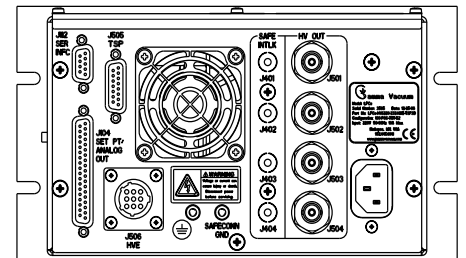

DIGITEL™ LPC

Large Pump Controller

TECHNICAL SPECIFICATIONS

INPUT POWER	
Voltage	90-130 or 200-240 VAC
Frequency	48-62 Hz
OUTPUT POWER	
Independent Outputs	1
Open Circuit Voltage	+/-5600 or 7000 VDC
Current (maximum)	100 mA
Watts (maximum)	200
Resolution	1 nA
HIGH VOLTAGE CONNECTIONS	
1-4, 10kV SHV or Fischer	
DISPLAY	
Type	1/4 VGA touchscreen LCD
Readouts	Pressure, current, voltage, and programmable options
ANALOG OUTPUTS	
Voltage	linear, 1V per 1000V
Current/Pressure	linear or logarithmic, configurable
SETPOINTS	
Four relay, four TTL	
COMMUNICATIONS	
Local/Remote/Full	
Ethernet	
Serial: 232, 422, 485	
CONFORMITY TO NORMS	
EN 55011 Class A, IEC 801-2	
EN 801-3, IEC 801-4, EN 61010-1	
WEIGHT, KG (LBS)	
16.8 (37)	
SIZE	
3U high, 1/2 rack wide	
438 mm (17.2 in.) deep	
ADDITIONAL FEATURES	
SAFECONN	
AUTOSTART/AUTORUN	
High Voltage Enable	

DIMENSIONAL DETAILS*

BACK PANEL

*Four outputs shown. Alternative configurations available at www.gammavacuum.com

STANDARD OPTIONS*

High Voltage		Input Voltage	Communications	Remote Enable	TSP/NEG
1	One Section	US110 90-130 volts US 110 plug	232 Serial 232	N Not Installed	N Not Installed
		US220 200-240 volts US 220 plug	422 Serial 422	HVE Installed	
		EC230 200-240 volts EC 230 plug	485F Serial 485 Full duplex		
		UK240 200-240 volts UK 240 plug	485H Serial 485 Half duplex		
		AU230 200-240 volts AU 230 plug	E Ethernet		

HIGH VOLTAGE OPTIONS

Current		Polarity	Output Voltage	Output Connections	
100	100mA/200W	POS Positive	7KV 7000 Volts	SC1 Single SHV SMB SAFECONN	FB1 Single Fischer Banana SAFECONN
		NEG Negative	5KV 5600 Volts	SC2 Two SHV SMB SAFECONN	FB2 Two Fischer Banana SAFECONN
				SC3 Three SHV SMB SAFECONN	FB3 Three Fischer Banana SAFECONN
				SC4 Four SHV SMB SAFECONN	FB4 Four Fischer Banana SAFECONN