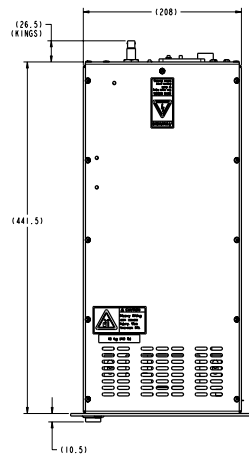

DIGITEL™ LPC

Large Pump Controller

TECHNICAL SPECIFICATIONS

INPUT POWER	
Voltage	90-130 or 200-240 VAC
Frequency	48-62 Hz
OUTPUT POWER	
Independent Outputs	1
Open Circuit Voltage	+/-5600 or 7000 VDC
Current (maximum)	100 mA
Watts (maximum)	200
Resolution	1 nA
HIGH VOLTAGE CONNECTIONS	
1-4, 10kV SHV or Fischer	
DISPLAY	
Type	1/4 VGA touchscreen LCD
Readouts	Pressure, current, voltage, and programmable options
ANALOG OUTPUTS	
Voltage	linear, 1V per 1000V
Current/Pressure	linear or logarithmic, configurable
SETPOINTS	
Four relay, four TTL	
COMMUNICATIONS	
Local/Remote/Full	
Ethernet	
Serial: 232, 422, 485	
CONFORMITY TO NORMS	
EN 55011 Class A, IEC 801-2	
EN 801-3, IEC 801-4, EN 61010-1	
WEIGHT, KG (LBS)	
16.8 (37)	
SIZE	
3U high, 1/2 rack wide	
438 mm (17.2 in.) deep	
ADDITIONAL FEATURES	
SAFECONN	
AUTOSTART/AUTORUN	
High Voltage Enable	

DIMENSIONAL DETAILS*

BACK PANEL

*Four outputs shown. Alternative configurations available at www.gammavacuum.com

STANDARD OPTIONS*

High Voltage		Input Voltage	Communications	Remote Enable	TSP/NEG
1	One Section	US110 90-130 volts US 110 plug	232 Serial 232	N Not Installed	N Not Installed
		US220 200-240 volts US 220 plug	422 Serial 422	HVE Installed	
		EC230 200-240 volts EC 230 plug	485F Serial 485 Full duplex		
		UK240 200-240 volts UK 240 plug	485H Serial 485 Half duplex		
		AU230 200-240 volts AU 230 plug	E Ethernet		